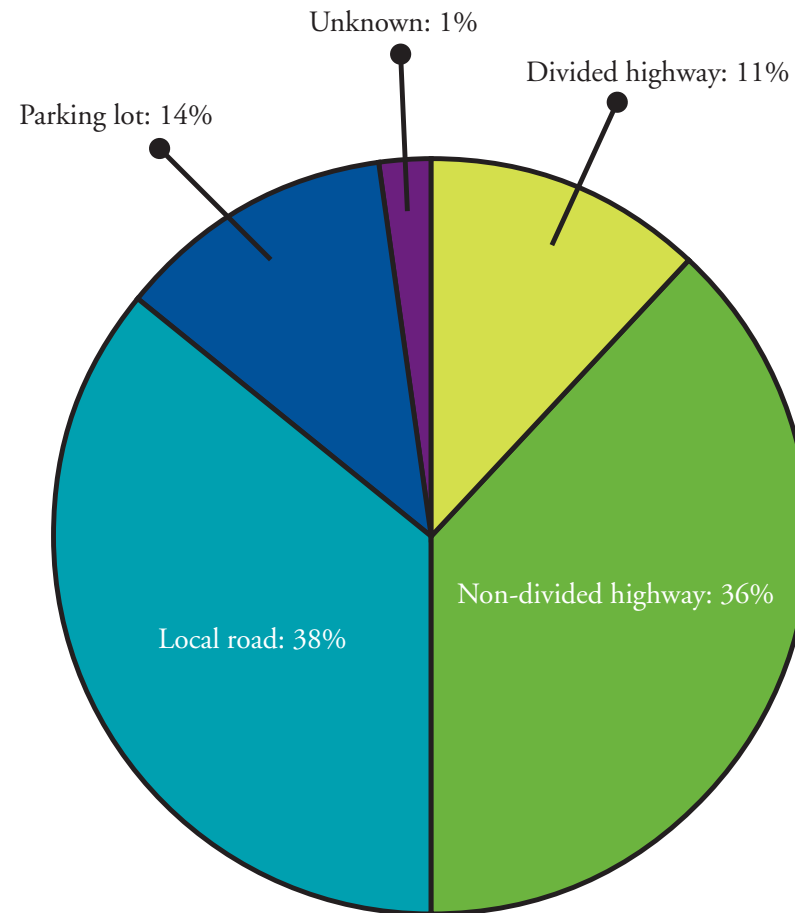

# Type of Road Where Crashes Involving Children Occur: 2005

More than half of crashes occurred on parking lots or roads with posted speed limits of less than 45 m.p.h.  
There is a need for increased awareness that most crashes involving children occur in local communities during routine trips.